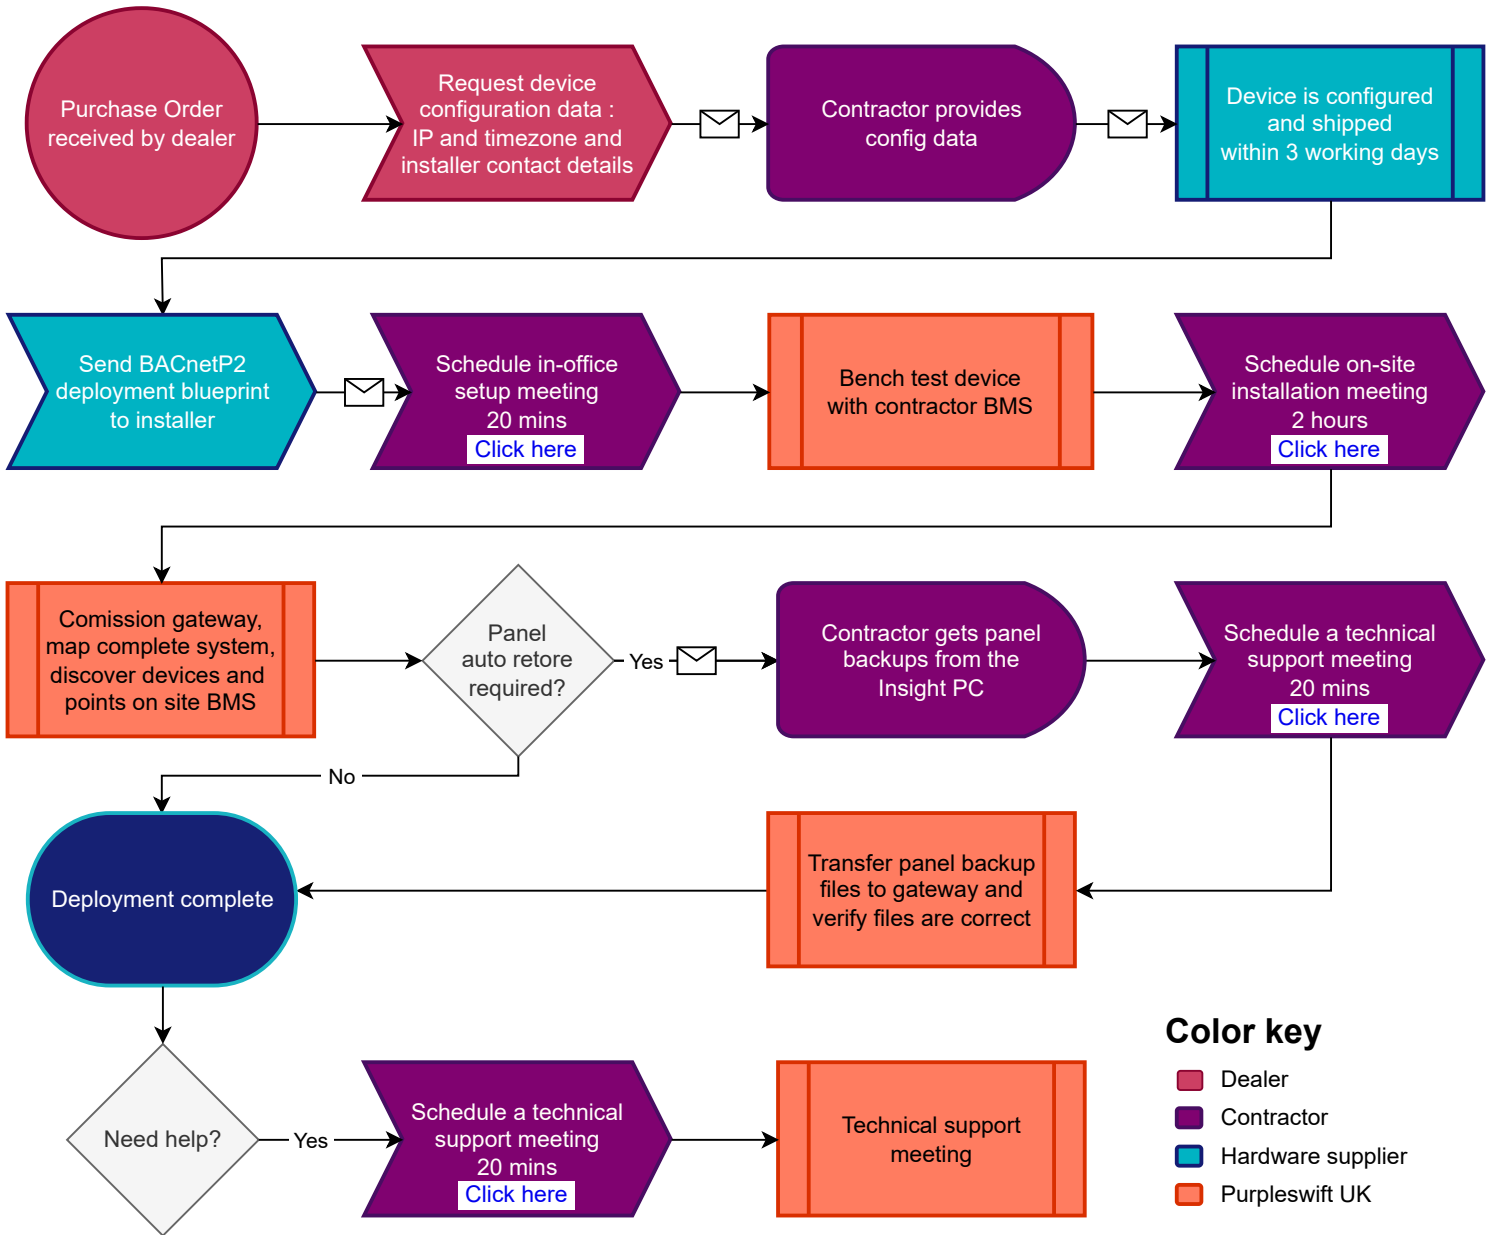

PurpleSwift

BACnetP2 deployment

For more information or help please visit our webste or email us your questions