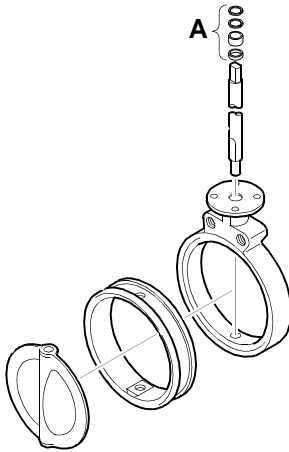

Repair Parts For VF Series Butterfly Valves 2 Through 20 in., Two-Way and Three-Way

Valve Size (in.)	Callout	Stem Seal, Bushing, and Retainer Kit
2	A	VF-025-604
2-1/2		VF-025-604
3		VF-025-604
4		VF-040-604
5		VF-060-604
6		VF-060-604
8		VF-080-604
10		VF-120-604
12		VF-120-604
14		VF-140-604
16		VF-160-604
18		VF-200-604
20		VF-200-604